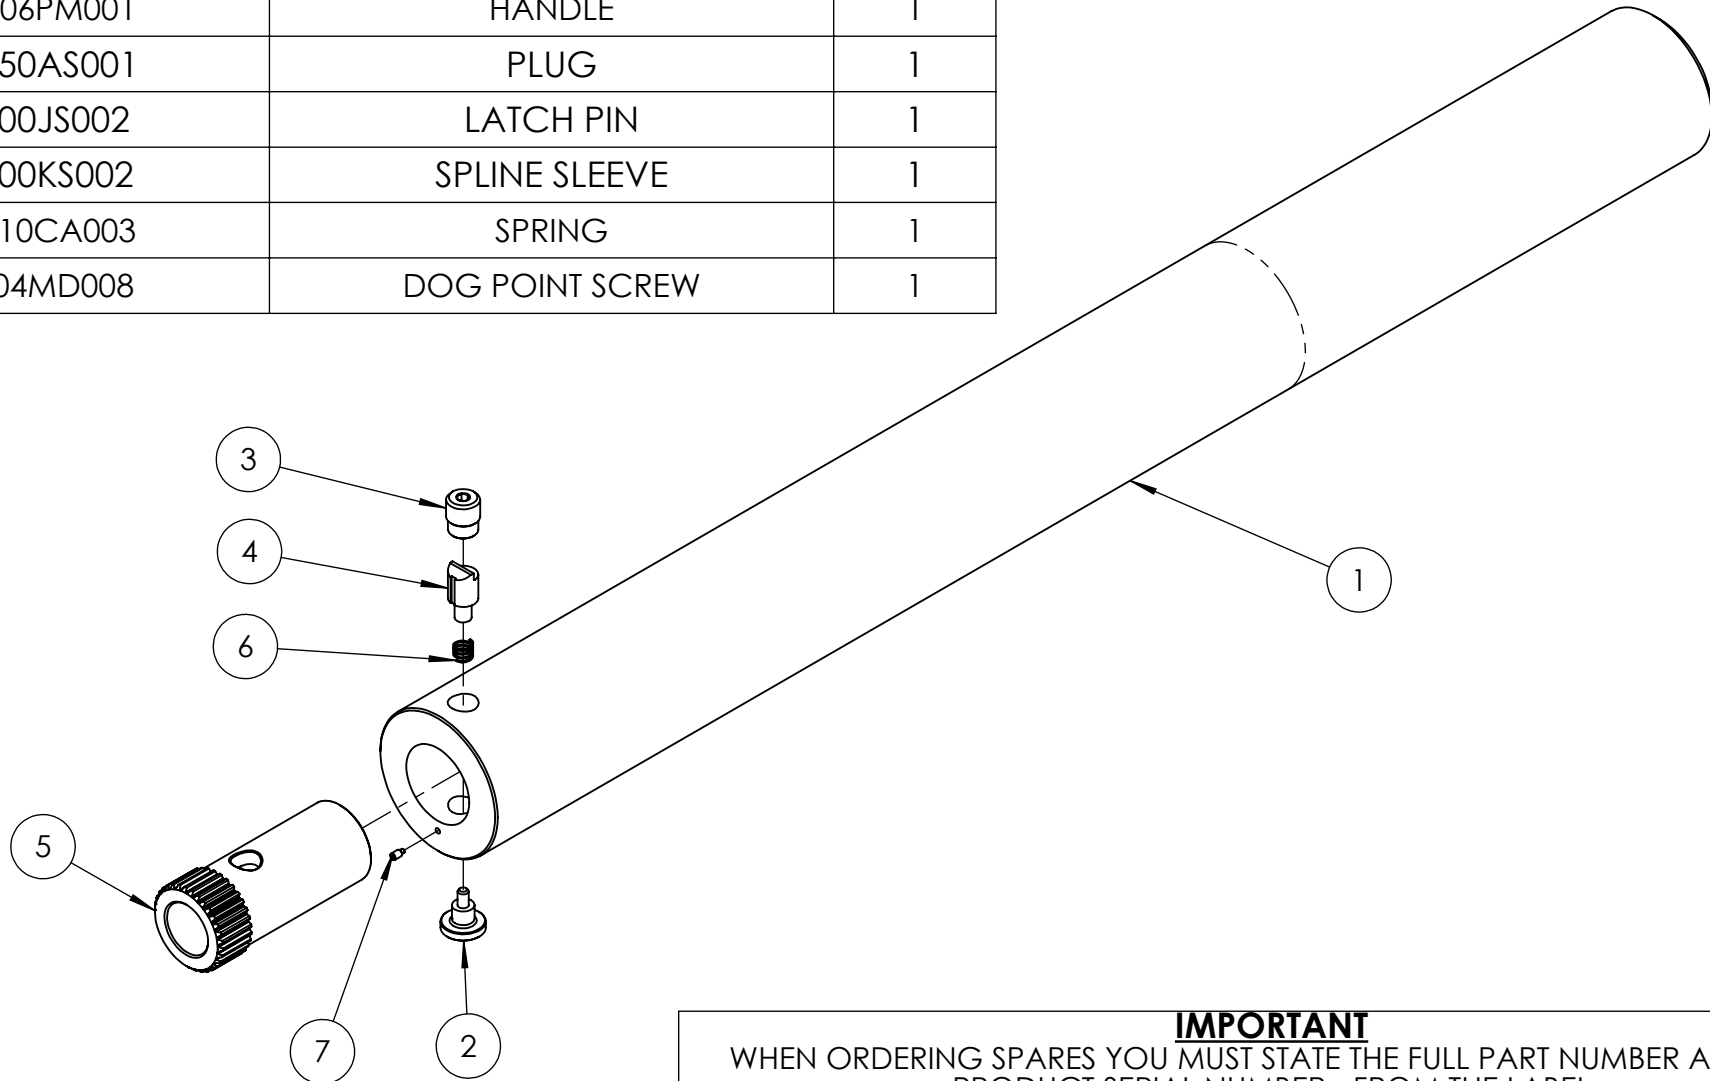

ITEM NO.	PART NUMBER	DESCRIPTION	QTY.
1	TTC100QA036	REACTION TUBE	1
2	HLC006PM001	HANDLE	1
3	TTC150AS001	PLUG	1
4	TTC100JS002	LATCH PIN	1
5	TTC100KS002	SPLINE SLEEVE	1
6	SPC010CA003	SPRING	1
7	FAS004MD008	DOG POINT SCREW	1

- 2
- 3
- 4
- 5
- 6
- 7
- 8
- 9
- 10
- 11
- 12
- 13
- 14
- 15
- 16
- 17
- 18
- 19
- 20

**IMPORTANT**  
WHEN ORDERING SPARES YOU MUST STATE THE FULL PART NUMBER AND THE  
PRODUCT SERIAL NUMBER - FROM THE LABEL  
TO PROTECT YOUR WARRANTY ALWAYS USE GENUINE HI-FORCE PARTS.