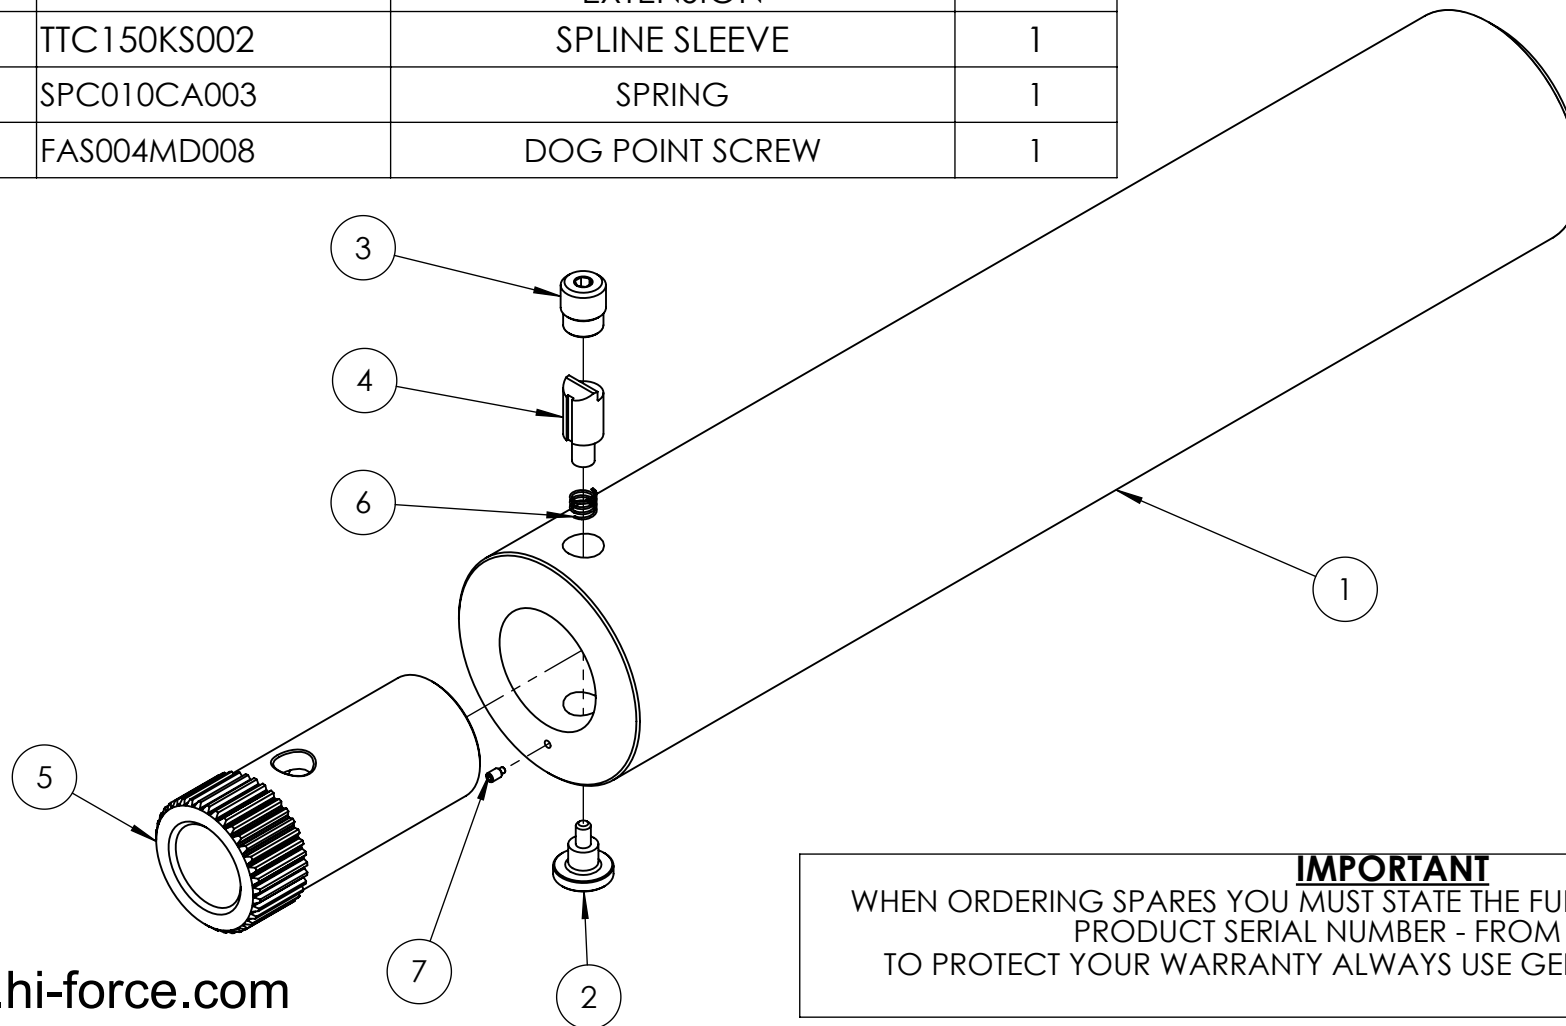

ITEM NO.	PART NUMBER	DESCRIPTION	QTY.
1	TTC150QA021	REACTION TUBE	1
2	HLC006PM001	HANDLE	1
3	TTC150AS001	PLUG	1
4	TTC150JS004	LATCH PIN FOR REACTION ARM EXTENSION	1
5	TTC150KS002	SPLINE SLEEVE	1
6	SPC010CA003	SPRING	1
7	FAS004MD008	DOG POINT SCREW	1

**IMPORTANT**  
WHEN ORDERING SPARES YOU MUST STATE THE FULL PART NUMBER AND THE  
PRODUCT SERIAL NUMBER - FROM THE LABEL  
TO PROTECT YOUR WARRANTY ALWAYS USE GENUINE HI-FORCE PARTS.