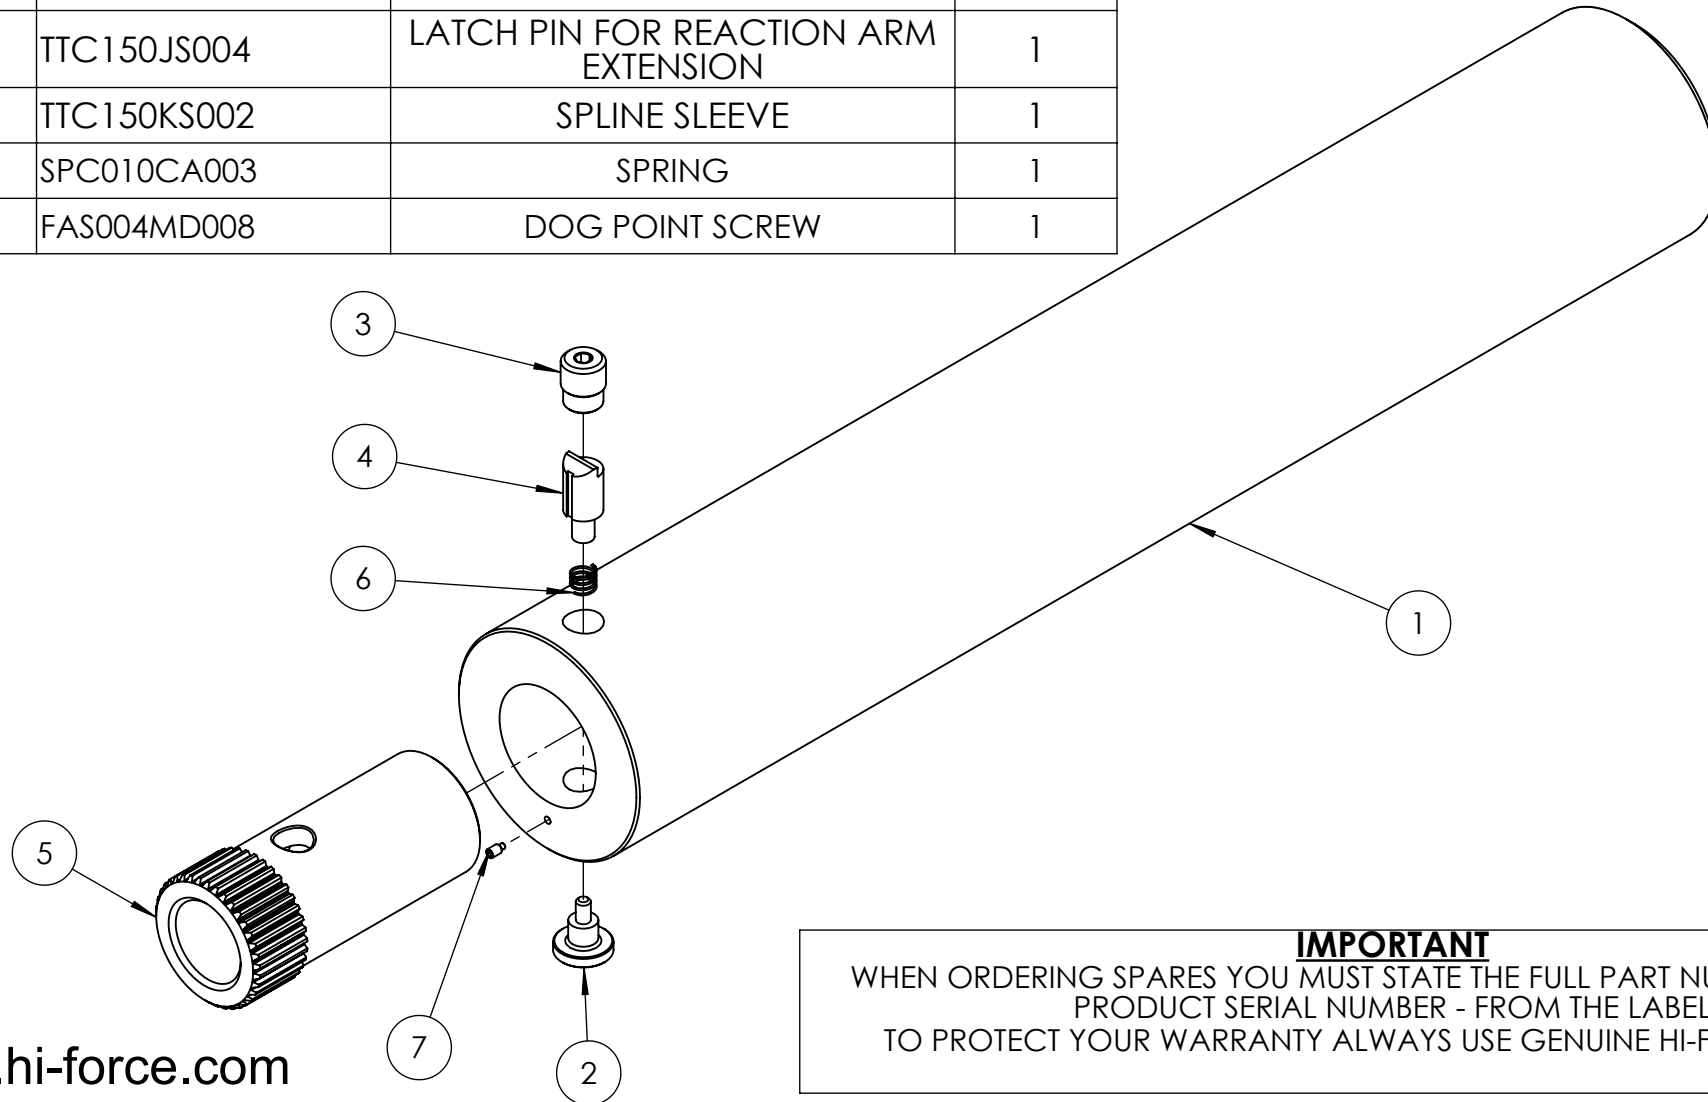

ITEM NO.	PART NUMBER	DESCRIPTION	QTY.
1	TTC150QA024	REACTION TUBE	1
2	HLC006PM001	HANDLE	1
3	TTC150AS001	PLUG	1
4	TTC150JS004	LATCH PIN FOR REACTION ARM EXTENSION	1
5	TTC150KS002	SPLINE SLEEVE	1
6	SPC010CA003	SPRING	1
7	FAS004MD008	DOG POINT SCREW	1

IMPORTANT
WHEN ORDERING SPARES YOU MUST STATE THE FULL PART NUMBER AND THE
PRODUCT SERIAL NUMBER - FROM THE LABEL
TO PROTECT YOUR WARRANTY ALWAYS USE GENUINE HI-FORCE PARTS.

2
3
4
5
6
7
8
9
10
11
12
13
14
15
16
17
18
19
20