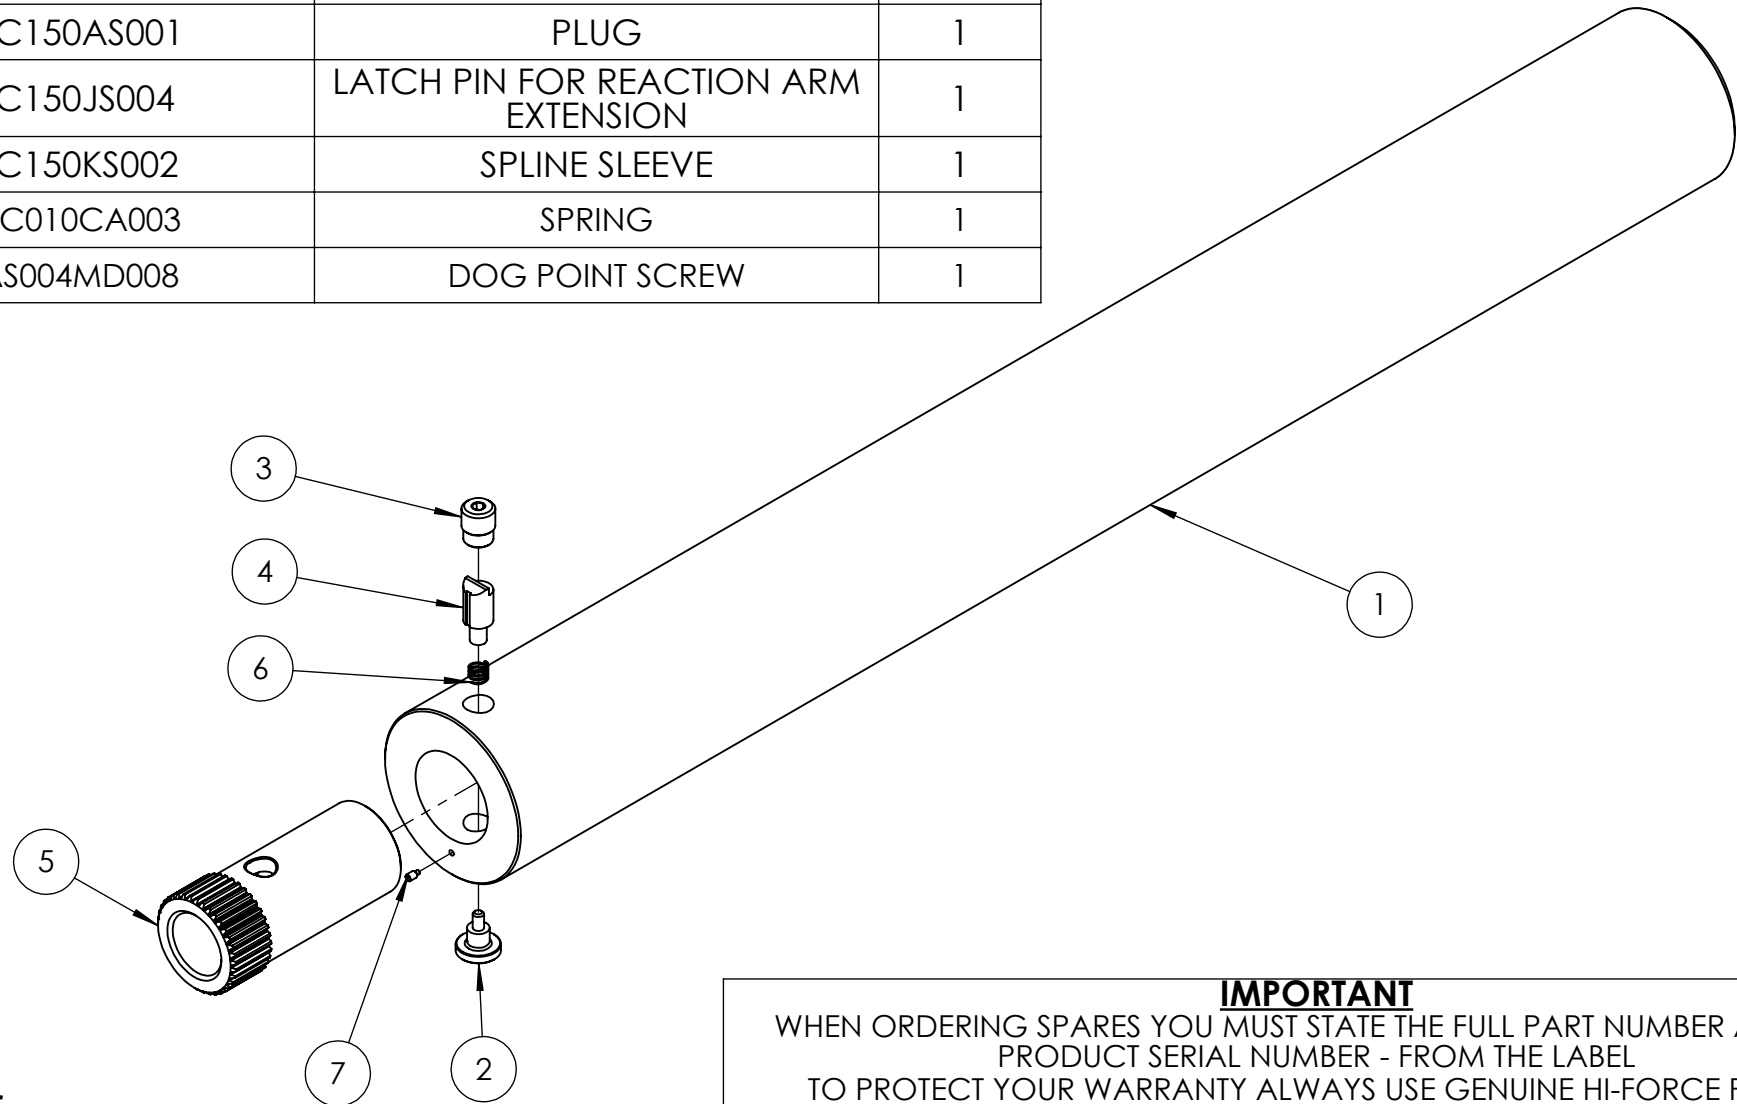

ITEM NO.	PART NUMBER	DESCRIPTION	QTY.
1	TTC150QA036	REACTION TUBE	1
2	HLC006PM001	HANDLE	1
3	TTC150AS001	PLUG	1
4	TTC150JS004	LATCH PIN FOR REACTION ARM EXTENSION	1
5	TTC150KS002	SPLINE SLEEVE	1
6	SPC010CA003	SPRING	1
7	FAS004MD008	DOG POINT SCREW	1

IMPORTANT
WHEN ORDERING SPARES YOU MUST STATE THE FULL PART NUMBER AND THE
PRODUCT SERIAL NUMBER - FROM THE LABEL
TO PROTECT YOUR WARRANTY ALWAYS USE GENUINE HI-FORCE PARTS.

2
3
4
5
6
7
8
9
10
11
12
13
14
15
16
17
18
19
20