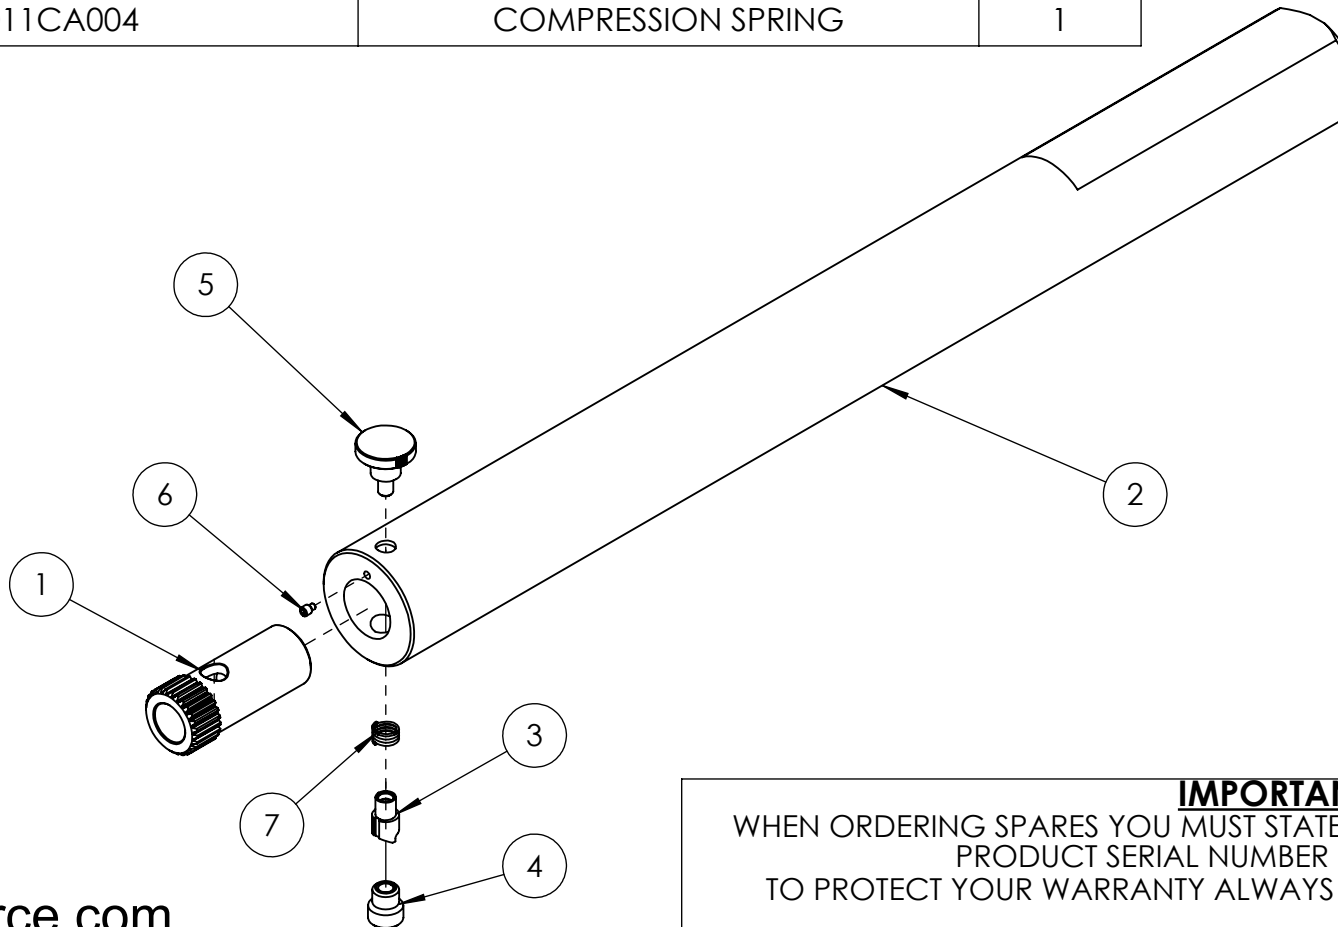

ITEM NO.	PART NUMBER	DESCRIPTION	QTY.
1	TTC017KS002	SPLINE SLEEVE	1
2	TTC017QA021	REACTION TUBE	1
3	TTC017JS004	LATCH PIN	1
4	TTC017AS002	PLUG	1
5	HLC006PM001	HANDLE	1
6	FAS004MD006	M4 X 6 HEX SOCKET DOG POINT SCREW	1
7	SPC011CA004	COMPRESSION SPRING	1

**IMPORTANT**  
WHEN ORDERING SPARES YOU MUST STATE THE FULL PART NUMBER AND THE PRODUCT SERIAL NUMBER - FROM THE LABEL TO PROTECT YOUR WARRANTY ALWAYS USE GENUINE HI-FORCE PARTS.

2
3
4
5
6
7
8
9
10
11
12
13
14
15
16
17
18
19
20