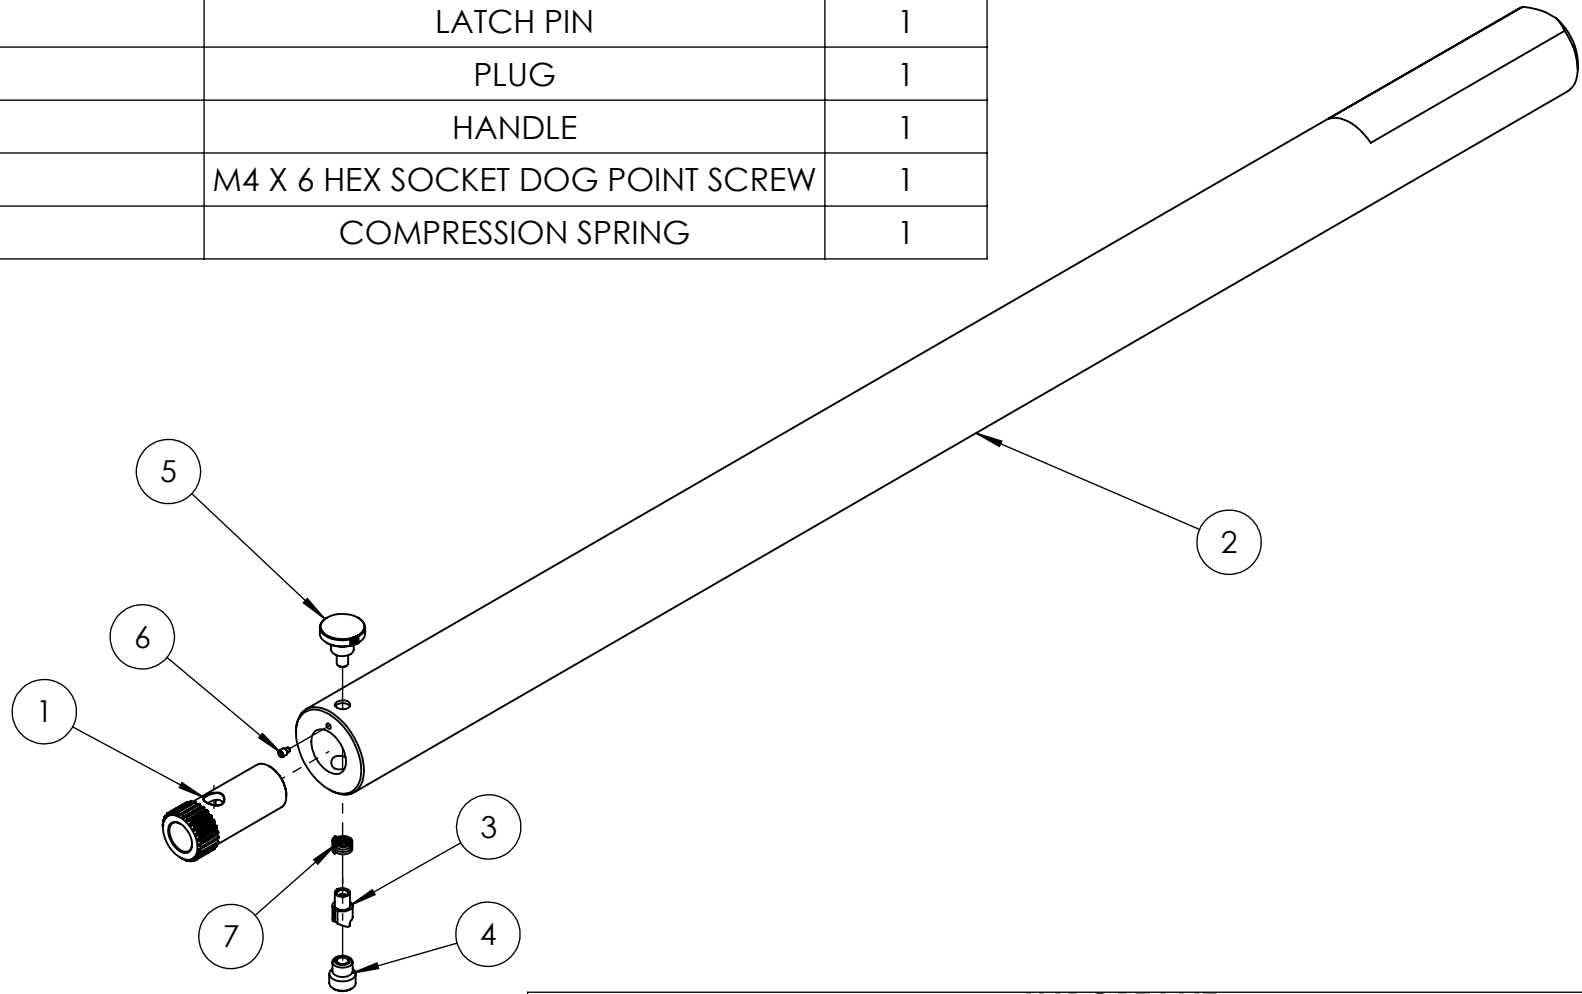

ITEM NO.	PART NUMBER	DESCRIPTION	QTY.
1	TTC017KS002	SPLINE SLEEVE	1
2	TTC017QA036	REACTION TUBE	1
3	TTC017JS004	LATCH PIN	1
4	TTC017AS002	PLUG	1
5	HLC006PM001	HANDLE	1
6	FAS004MD006	M4 X 6 HEX SOCKET DOG POINT SCREW	1
7	SPC011CA004	COMPRESSION SPRING	1

**IMPORTANT**  
WHEN ORDERING SPARES YOU MUST STATE THE FULL PART NUMBER AND THE  
PRODUCT SERIAL NUMBER - FROM THE LABEL  
TO PROTECT YOUR WARRANTY ALWAYS USE GENUINE HI-FORCE PARTS.