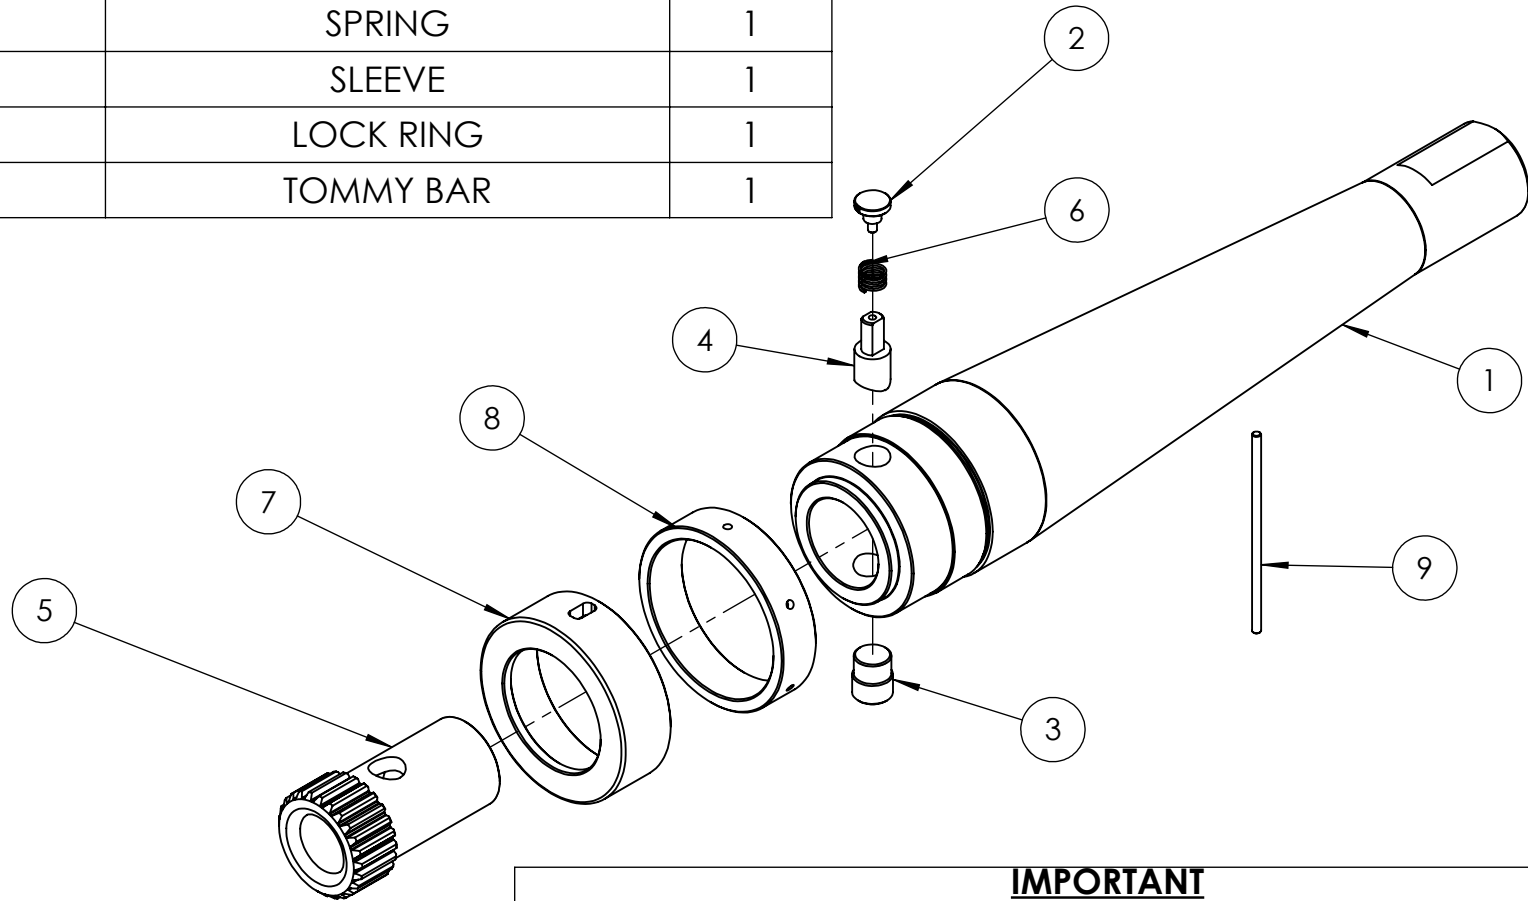

ITEM NO.	PART NUMBER	DESCRIPTION	QTY.
1	TTC370QA024	REACTION ARM	1
2	HLC006PM001	HANDLE	1
3	TTC370AS002	PLUG	1
4	TTC370JS004	LATCH PIN	1
5	TTC370KS002	SPLINE SLEEVE	1
6	SPC018CB001	SPRING	1
7	TTC370ES003	SLEEVE	1
8	TTC370US001	LOCK RING	1
9	TTB06	TOMMY BAR	1

REVISION

1 6365

2

3

4

5

6

7

8

9

10

11

12

13

14

15

16

17

18

19

20

IMPORTANT

WHEN ORDERING SPARES YOU MUST STATE THE FULL PART NUMBER AND THE PRODUCT SERIAL NUMBER - FROM THE LABEL TO PROTECT YOUR WARRANTY ALWAYS USE GENUINE HI-FORCE PARTS.