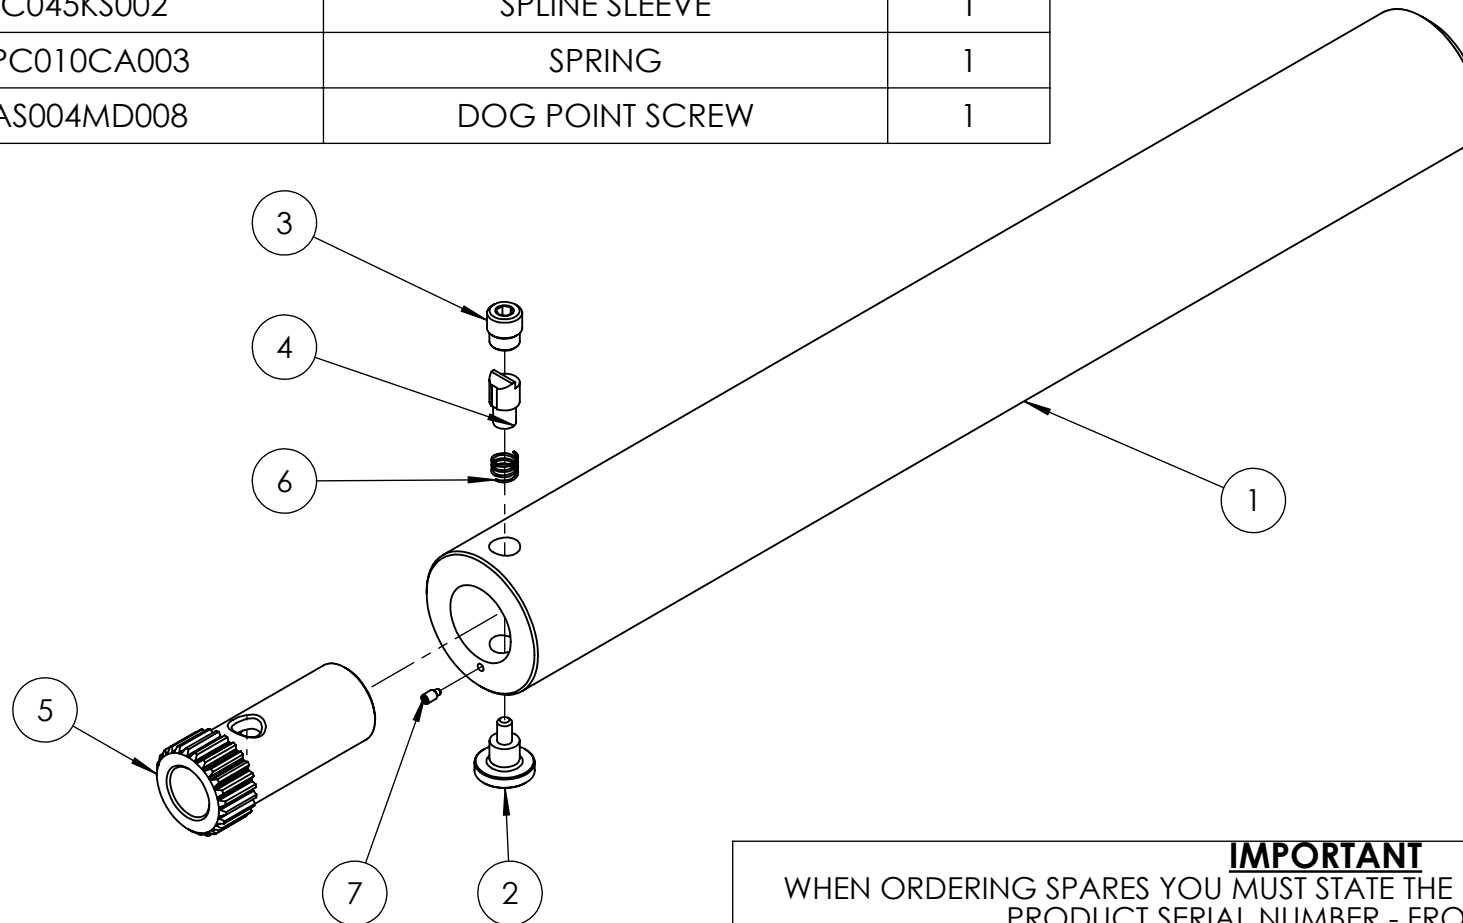

ITEM NO.	PART NUMBER	DESCRIPTION	QTY.
1	TTC045QA021	REACTION TUBE	1
2	HLC006PM001	HANDLE	1
3	TTC045AS001	PLUG	1
4	TTC045JS004	LATCH PIN	1
5	TTC045KS002	SPLINE SLEEVE	1
6	SPC010CA003	SPRING	1
7	FAS004MD008	DOG POINT SCREW	1

IMPORTANT
WHEN ORDERING SPARES YOU MUST STATE THE FULL PART NUMBER AND THE
PRODUCT SERIAL NUMBER - FROM THE LABEL
TO PROTECT YOUR WARRANTY ALWAYS USE GENUINE HI-FORCE PARTS.

2
3
4
5
6
7
8
9
10
11
12
13
14
15
16
17
18
19
20