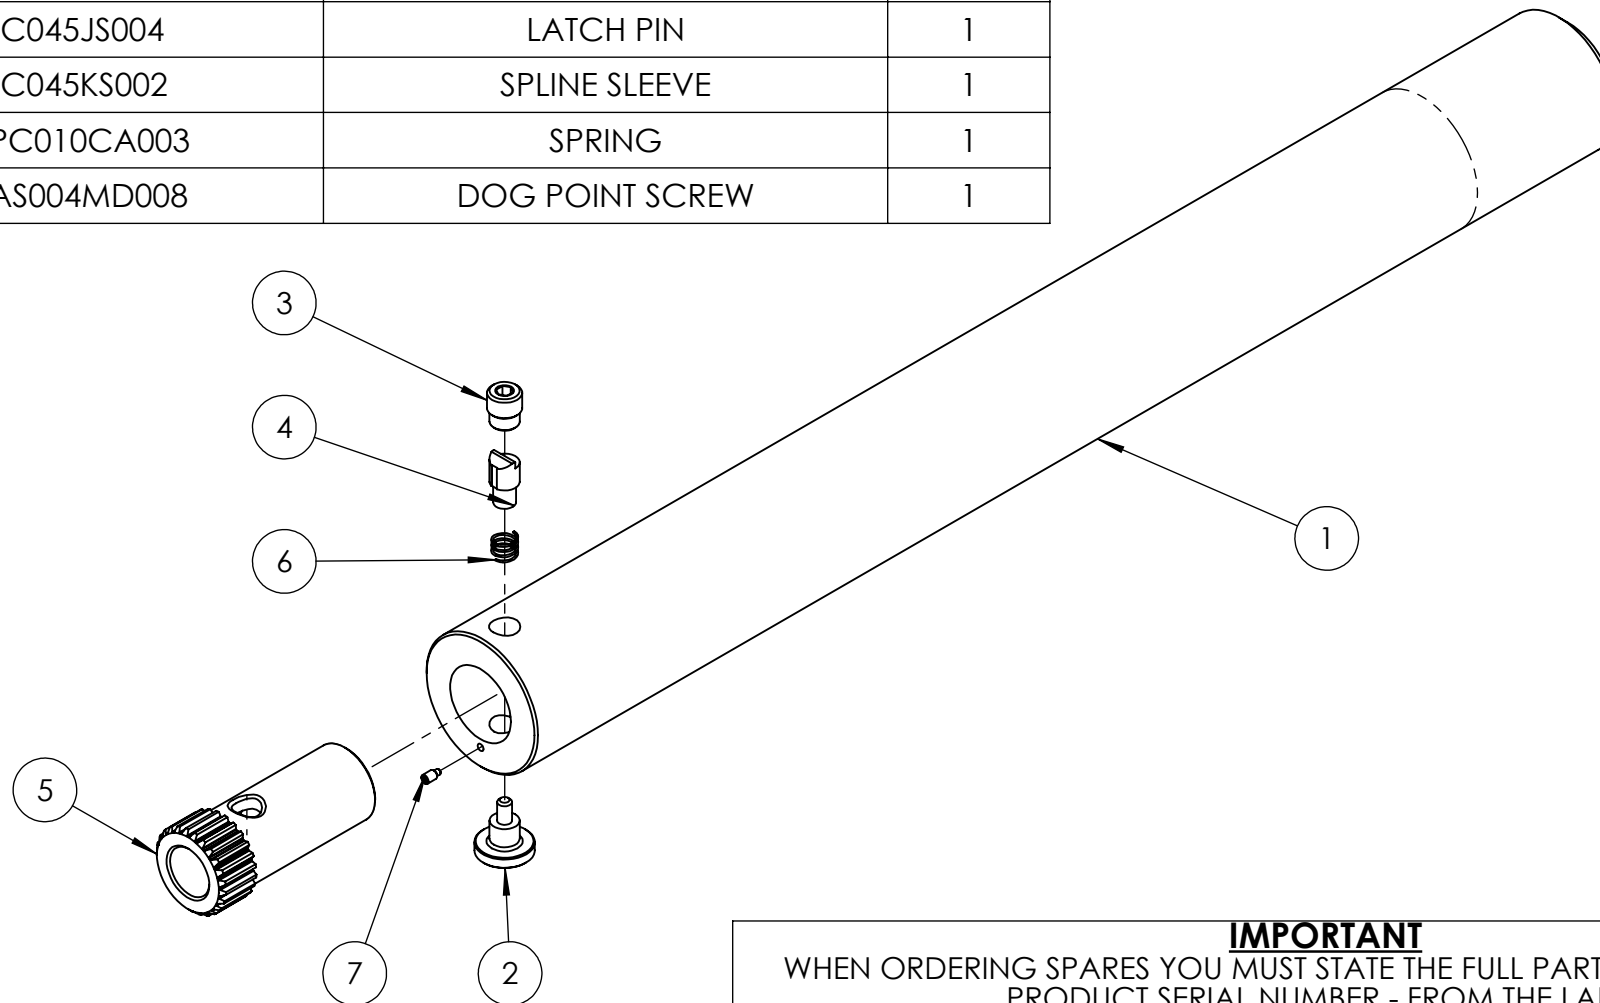

ITEM NO.	PART NUMBER	DESCRIPTION	QTY.
1	TTC045QA024	REACTION TUBE	1
2	HLC006PM001	HANDLE	1
3	TTC045AS001	PLUG	1
4	TTC045JS004	LATCH PIN	1
5	TTC045KS002	SPLINE SLEEVE	1
6	SPC010CA003	SPRING	1
7	FAS004MD008	DOG POINT SCREW	1

18

19

20

**IMPORTANT**

WHEN ORDERING SPARES YOU MUST STATE THE FULL PART NUMBER AND THE PRODUCT SERIAL NUMBER - FROM THE LABEL TO PROTECT YOUR WARRANTY ALWAYS USE GENUINE HI-FORCE PARTS.