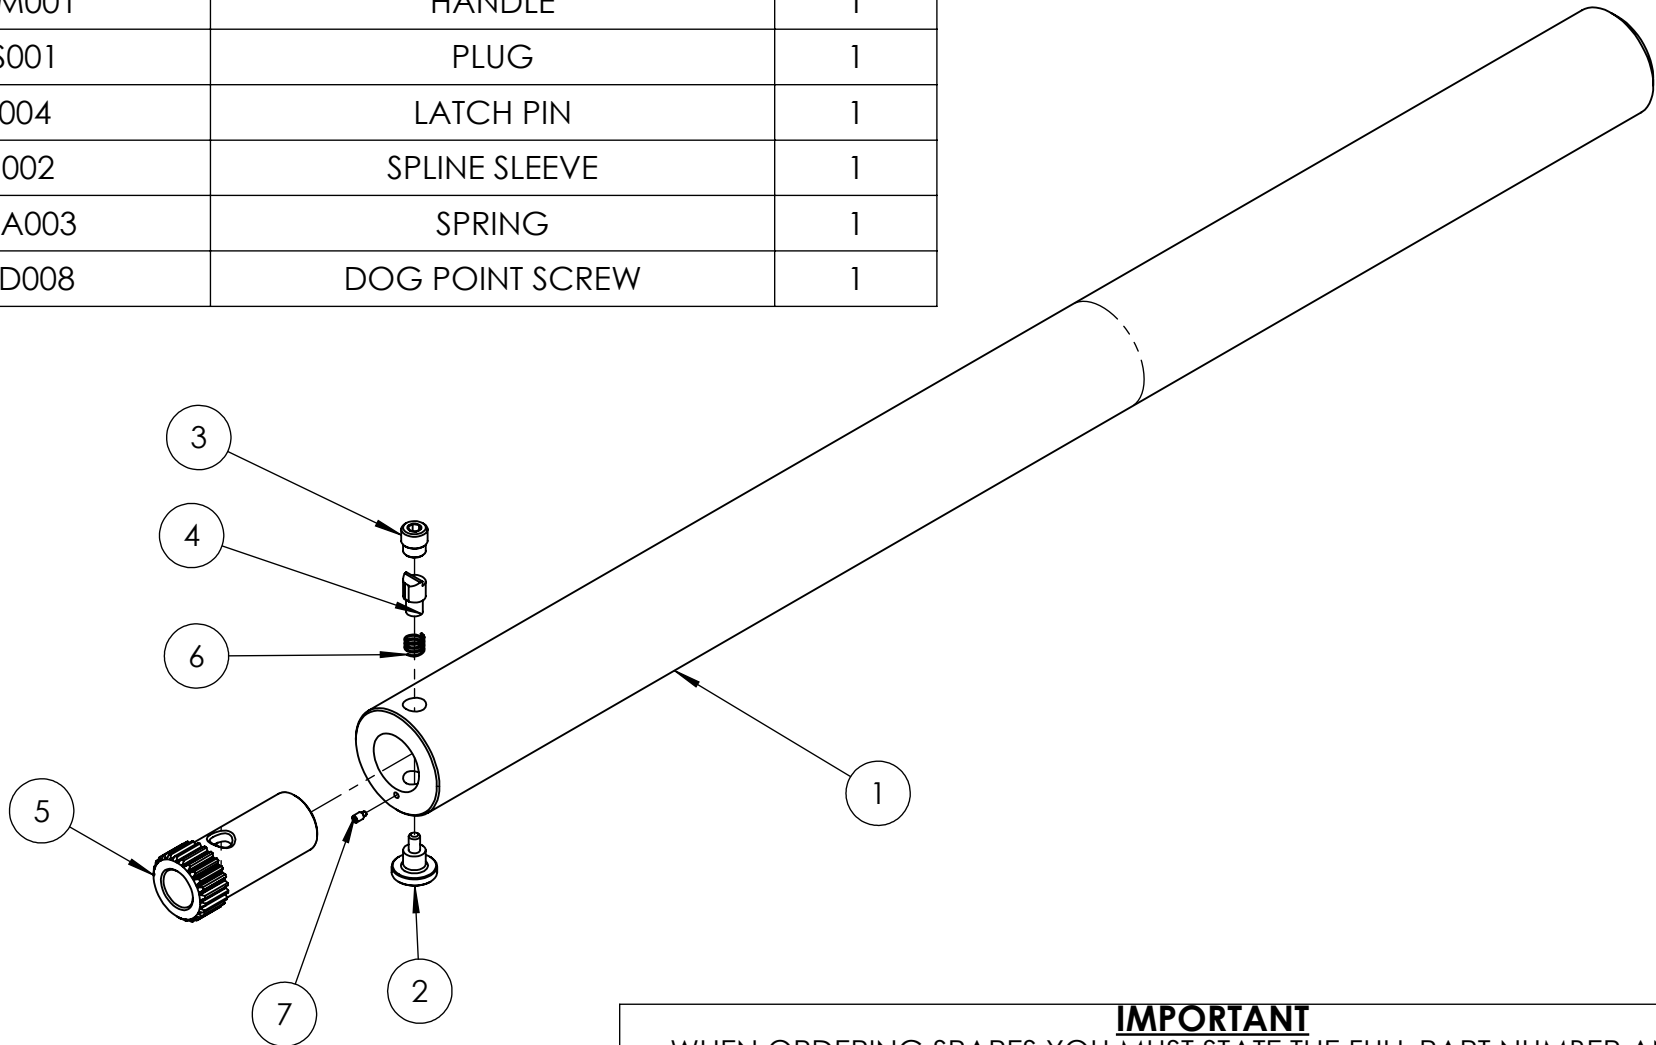

ITEM NO.	PART NUMBER	DESCRIPTION	QTY.
1	TTC045QA036	REACTION TUBE	1
2	HLC006PM001	HANDLE	1
3	TTC045AS001	PLUG	1
4	TTC045JS004	LATCH PIN	1
5	TTC045KS002	SPLINE SLEEVE	1
6	SPC010CA003	SPRING	1
7	FAS004MD008	DOG POINT SCREW	1

**IMPORTANT**  
WHEN ORDERING SPARES YOU MUST STATE THE FULL PART NUMBER AND THE  
PRODUCT SERIAL NUMBER - FROM THE LABEL  
TO PROTECT YOUR WARRANTY ALWAYS USE GENUINE HI-FORCE PARTS.