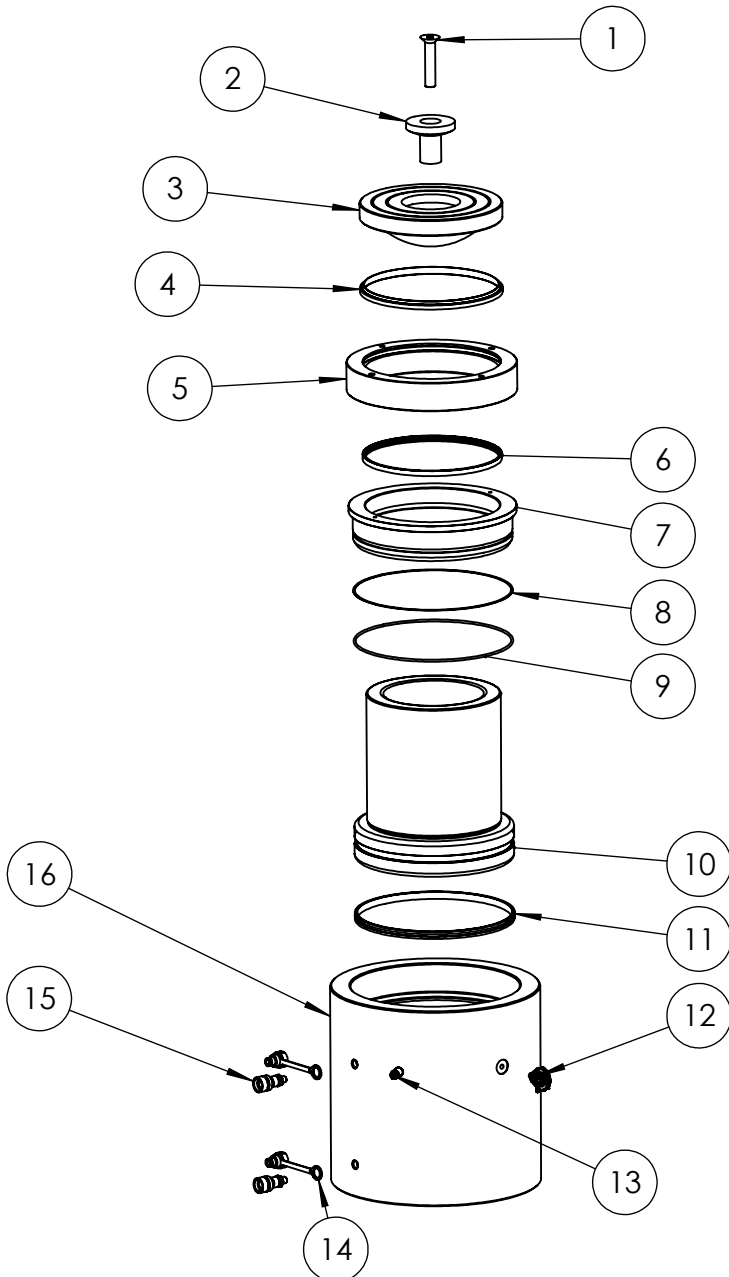

REVISION

1	4762
2	5000
3	6126
4	
5	
6	
7	
8	
9	
10	
11	
12	
13	
14	
15	
16	
17	
18	
19	
20	

ITEM NO.	PART NUMBER	DESCRIPTION	QTY.	SPARE PART AVAILABILITY	SERVICE KIT CONTENTS
1	BLC024QE120	M24 X 120 CK SCREW	1		
2	SIC050WV001	STUD	1		
3	SAC340WC001	SADDLE	1		
4	SEC320XE001	WIPER	1	X	✓
5	SRC320WZ003	STOP RING	1		
6	SEC320GE002	ROD SEAL	1	X	✓
7	SSC380DS001	SEAL RETAINER	1		
8	X	BACK UP RING	1	X	✓
9	X	O-RING	1	X	✓
10	PRC380DH002	PISTON	1	X	
11	SEC380GA002	PISTON SEAL	1	X	✓
12	VRS-F-M12	STARPOINT EYEBOLT	2		
13	VRA001AF002	RELIEF VALVE	1		
14	PPC1	DUST COVER	2		
15	CF1	COUPLER	2		
16	CBC380DH002	CYLINDER	1	X	

ALL PARTS AVAILABLE TO ORDER AS AN INDIVIDUAL SPARE PART UNLESS MARKED "X"

PARTS MARKED ✓ ARE ONLY AVAILABLE IN SERVICE KIT HDA800TP1-K

IMPORTANT
WHEN ORDERING SPARES YOU MUST STATE THE FULL PART NUMBER AND THE PRODUCT SERIAL NUMBER - FROM THE LABEL TO PROTECT YOUR WARRANTY ALWAYS USE GENUINE HI-FORCE PARTS.