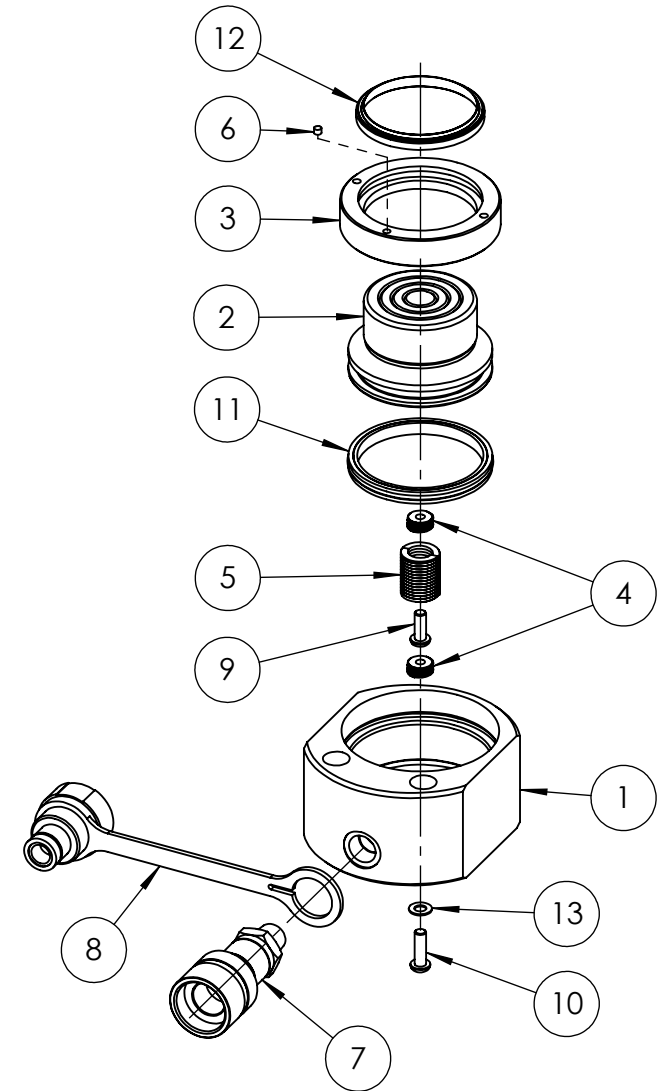

ITEM NO.	PART NUMBER	DESCRIPTION	QTY.	SPARE PART AVAILABILITY	SERVICE KIT CONTENTS
1	CBC076FA001	CYLINDER	1	X	
2	PRC076FA002	PISTON	1	X	
3	SRC060WG003	STOP RING	1		
4	SIC013TB001	INSERT	2		
5	SPC022SC001	SPRING	1		
6	FFC004RC001	FILTER	1		
7	CF1	COUPLER	1		
8	PPC1	DUST COVER	1		
9	BLC006JH016	M6 x 16 BUTTON HEAD SOCKET SCREW	1		
10	BLC006JH020	M6 x 20 SOCKET BUTTON HEAD SCREW	1		
11	SEC076GA001	PISTON SEAL	1	X	✓
12	SEC060XE002	A1 WIPER	1	X	✓
13	WAC006EB000	M6 WASHER	1	X	✓

1	
2	3928
3	4088
4	5794
5	6307
<b>6</b>	<b>6403</b>
7	
8	
9	
10	
11	
12	
13	
14	
15	
16	
17	
18	
19	
20	

ALL PARTS AVAILABLE TO ORDER AS AN INDIVIDUAL SPARE PART UNLESS MARKED "X"

PARTS MARKED ✓ ARE ONLY AVAILABLE IN SERVICE KIT HPS30TP2-K

NOTE: IF SPRING IS REPLACED, INSERTS SHOULD ALSO BE REPLACED